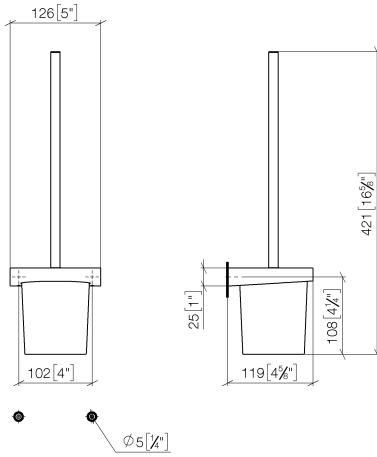

EDITION PRO Toilet brush set wall model - Chrome

83 900 626

- crystal glass
- brush, matte black
- width 126mm
- height 421 mm
- 119mm projection

	Chrome	83 900 626-00
	Matte Black	83 900 626-33
	Brushed Chrome	83 900 626-93

EDITION PRO Toilet brush set wall model - Chrome

83 900 626

mm [inches]

EDITION PRO Toilet brush set wall model - Chrome

83 900 626

Parts for other finishes can be found here: [Matte Black](#)

Spare parts list

No.	Item Number	Name	Quantity used	Delivery time
1	90 20 97 507 00-00	handle	1	10
2	90 18 50 601 00 90	brush	1	2
3	90 90 04 008 00 82	glass	1	2
4	08 17 97 506-00	holder	1	10
5	90 31 11 030 00 90	pin	2	2
6	05 17 20 726 02 90	fixing set	1	2
7	08 17 20 726 90	holder	1	2