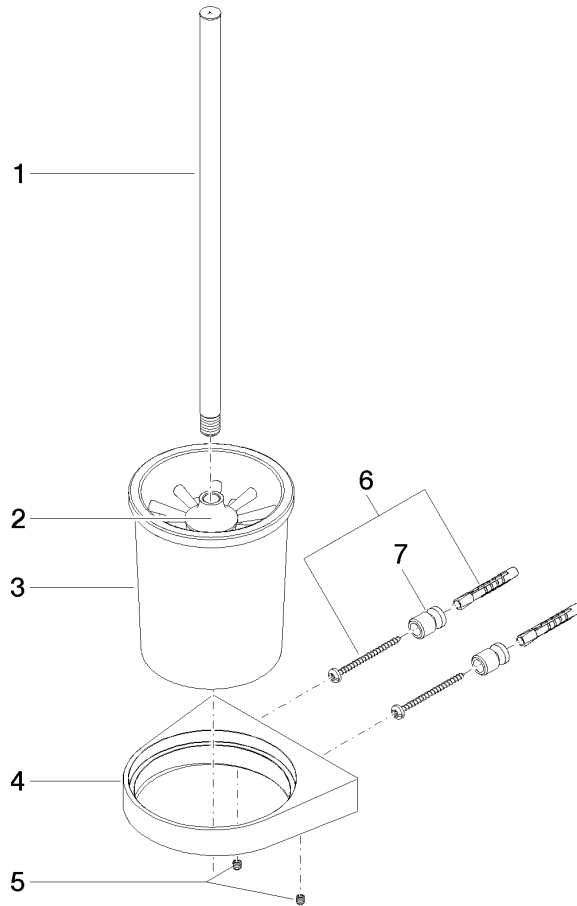

EDITION PRO Toilet brush set wall model - Chrome

83 900 626

- crystal glass
- brush, matte black
- width 126mm
- height 421 mm
- 119mm projection

	Chrome	83 900 626-00
	Matte Black	83 900 626-33
	Brushed Chrome	83 900 626-93

EDITION PRO Toilet brush set wall model - Chrome

83 900 626

mm [inches]

EDITION PRO Toilet brush set wall model - Chrome

83 900 626

Parts for other finishes can be found here: [Matte Black](#)

Spare parts list

No.	Item Number	Name	Quantity used	Delivery time
1	90 20 97 507 00-00	handle	1	10
2	90 18 50 601 00 90	brush	1	2
3	90 90 04 008 00 82	glass	1	2
4	08 17 97 506-00	holder	1	10
5	90 31 11 030 00 90	pin	2	2
6	05 17 20 726 02 90	fixing set	1	2
7	08 17 20 726 90	holder	1	2